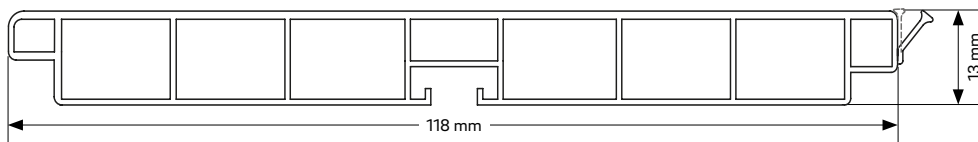

Profile cross-sections

RAUBASE inition plinth cover 120