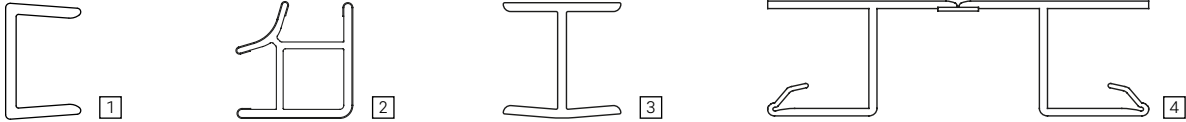

Moulded pieces