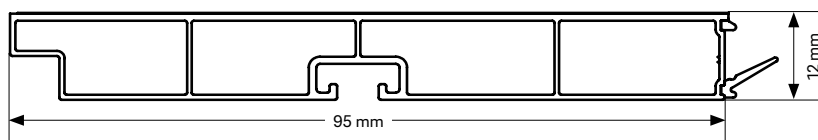

RAUBASE pro plinth cover 100