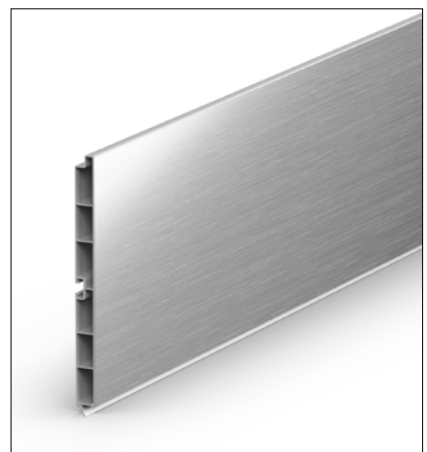

RAUBASE pro plinth cover 150

Art. No.	Designation	Decorative design no.
13471641019	Smooth aluminium	2619L
13471641020	Brushed aluminium	2620L
13471641021	Brushed stainless steel	2621L
13471641022	Silver	2622L
13471641023	White	2623L
13471641024	Black	2624L

Scope of supply: 15 lengths of 4 m per box