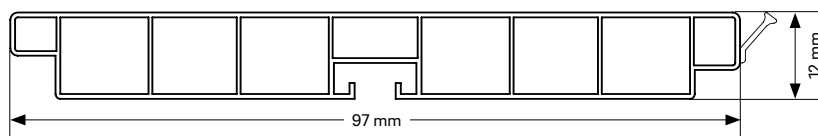

Profile cross-sections

RAUBASE inition plinth cover 100