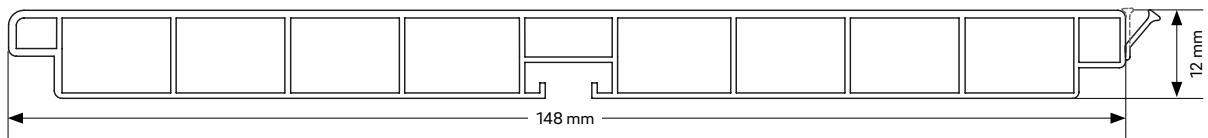

Profile cross-sections

RAUBASE inition plinth cover 150