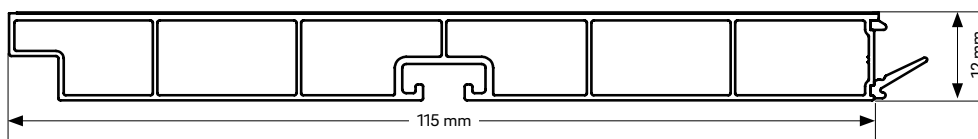

RAUBASE pro plinth cover 120