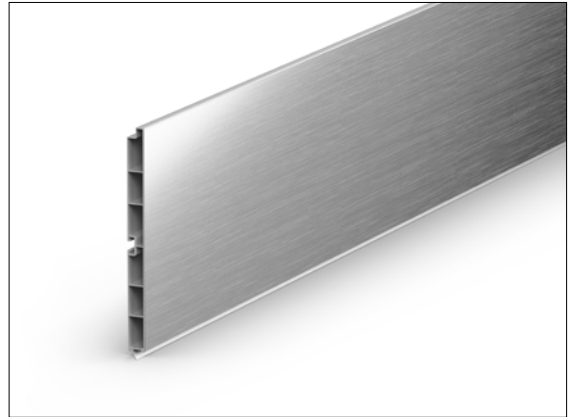

2620L Brushed aluminium