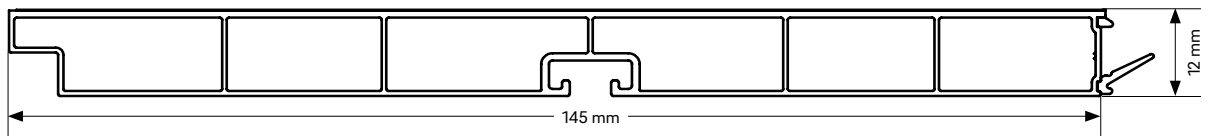

RAUBASE pro plinth cover 150