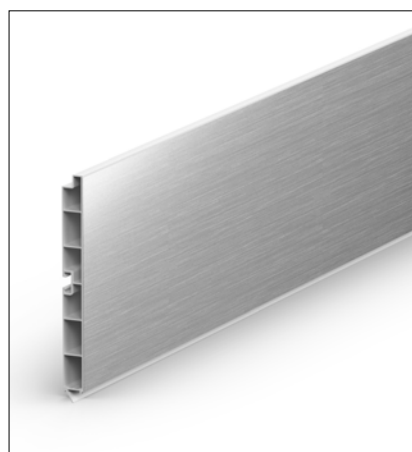

RAUBASE pro plinth cover 120

Art. No.	Designation	Decorative design no.
13471631019	Smooth aluminium	2619L
13471631020	Brushed aluminium	2620L
13471631021	Brushed stainless steel	2621L

Scope of supply: 15 lengths of 4 m per box