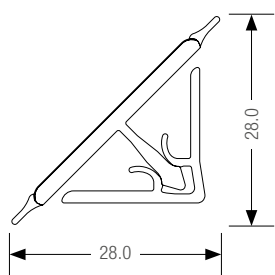

RAUWALON vario line magic
The metal design – smooth stainless steel or brilliant aluminium to match your appliances.

RAUWALON vario line flat
Extruded aluminium top piece with two different surfaces.

RAUWALON vario line wave
Extruded aluminium top piece with two different surfaces.