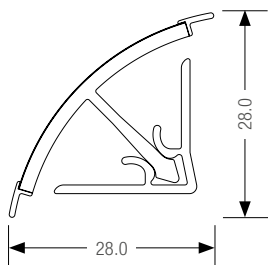

SYSTEM LINE 3

RAUWALON soft line

The conventional wall seal profile:

with its convex room shape, the RAUWALON soft line represents a straightforward yet visually appealing wall seal solution.

Thanks to its high-quality aluminium and stainless steel look, the RAUWALON soft line can be matched to the decorative design range of the other RAUWALON systems and REHAU products with the same aluminium films.

Other design options are always possible as non-standard solutions.

[Contact us!](#)