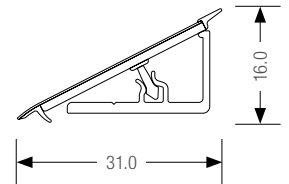

100%
matches for
Egger Zoom
worktops
ex stock

The innovative REHAU seal not only sets the tone from a functional standpoint, but also opens a completely new design dimension in the kitchen. With REHAU decoration technology, the profiles can be matched to almost any worktop design.

The selection of decorative designs in the standard range are matched with the most important worktop designs from Egger, Kronospan and Pfleiderer.

In addition, we can quickly deliver nearly all worktop decorative designs for the new RAUWALON perfect line. Contact us!

The RAUWALON mitre box is a practical installation aid with printed angle markings for easier cutting and assembly of the profiles.