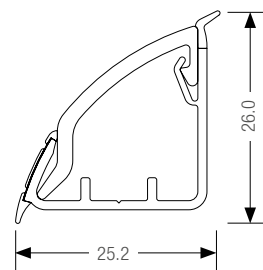

SYSTEM LINE 3

RAUWALON panel line

The intelligent splashback solution:

the trend in the kitchen sector is unquestionably towards building splashbacks. With the RAUWALON panel line, REHAU has developed an intelligent profile solution for the kitchen that enables the integration of a splashback.