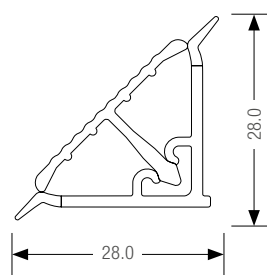

RAUWALON vario line magic
The metal design – smooth stainless steel or brilliant aluminium to match your appliances.

RAUWALON vario line flat
Extruded aluminium top piece with two different surfaces.

RAUWALON vario line wave
Extruded aluminium top piece with two different surfaces.