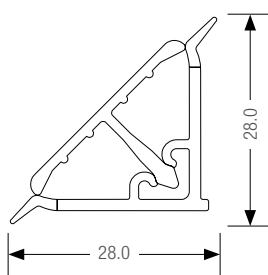

RAUWALON vario line magic
The metal design – smooth stainless steel or brilliant aluminium to match your appliances.

RAUWALON vario line flat
Extruded aluminium top piece with two different surfaces.

RAUWALON vario line wave
Extruded aluminium top piece with two different surfaces.