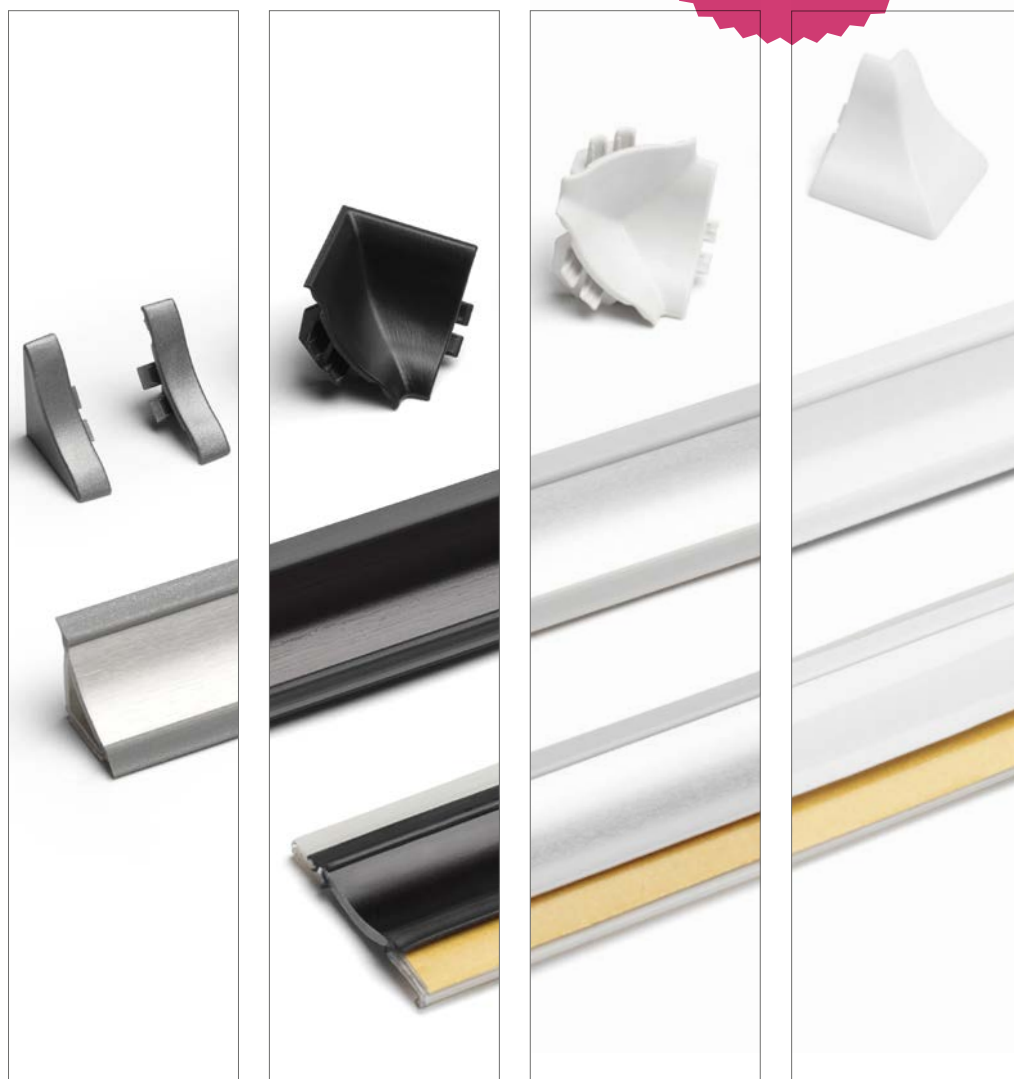

Delivery as cut lengths in 3 m lengths, clipped inside the box