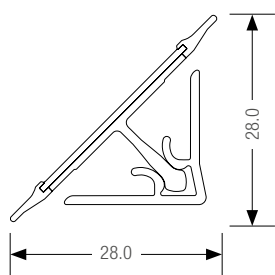

RAUWALON vario line magic
The metal design – smooth stainless steel or brilliant aluminium to match your appliances.

RAUWALON vario line flat
Extruded aluminium top piece with two different surfaces.

RAUWALON vario line wave
Extruded aluminium top piece with two different surfaces.