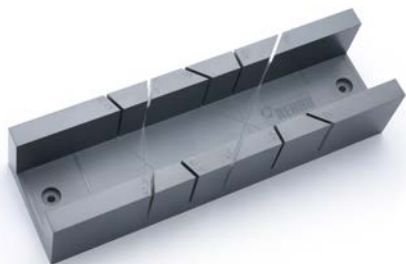

100%
matches for
Egger Zoom
worktops
ex stock

The innovative REHAU seal not only sets the tone from a functional standpoint, but also opens a completely new design dimension in the kitchen. With REHAU decoration technology, the profiles can be matched to almost any worktop design.

The selection of decorative designs in the standard range are matched with the most important worktop designs from Egger, Kronospan and Pfleiderer.

In addition, we can quickly deliver nearly all worktop decorative designs for the new RAUWALON perfect line. Contact us!

The RAUWALON mitre box is a practical installation aid with printed angle markings for easier cutting and assembly of the profiles.