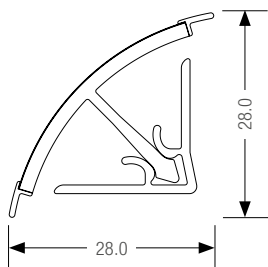

SYSTEM LINE 3

RAUWALON soft line

The conventional wall seal profile:

with its convex room shape, the RAUWALON soft line represents a straightforward yet visually appealing wall seal solution.

Thanks to its high-quality aluminium and stainless steel look, the RAUWALON soft line can be matched to the decorative design range of the other RAUWALON systems and REHAU products with the same aluminium films.

Other design options are always possible as non-standard solutions.

[Contact us!](#)