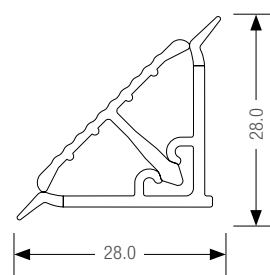

RAUWALON vario line magic
The metal design – smooth stainless steel or brilliant aluminium to match your appliances.

RAUWALON vario line flat
Extruded aluminium top piece with two different surfaces.

RAUWALON vario line wave
Extruded aluminium top piece with two different surfaces.